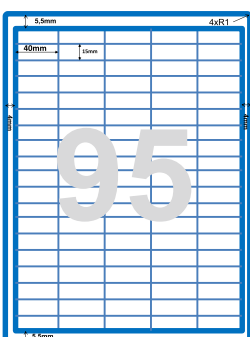

147 x 20mm

104 x 148mm

104 x 19mm

100 x 67mm

80 x 110mm

70 x 42,3mm

70 x 36mm

69,33 x 19,73mm

69,33 x 31mm

60 x 41mm

50 x 220mm

50 x 50mm

50 x 13mm

40 x 15mm

30 x 35mm

38 x 30mm

210 x 298,45mm

IQ PRODUCT

INDUSTRIAL QUALITY

PRINTlabels

49 x 38mm

105 x 250mm

10 x 297mm

80 x 55mm

Split + perf.202mm

214 x 149,225mm

210 x 74,612mm

209,55 x 59,69mm

209,55 x 59,69mm

200 x 70mm

55 x 130mm

63,5 x 38,1mm