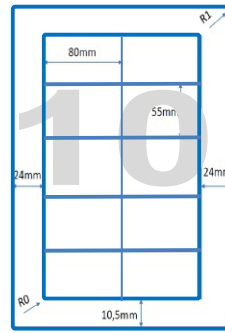

147 x 20mm

104 x 148mm

104 x 19mm

100 x 67mm

80 x 110mm

70 x 42,3mm

70 x 36mm

69,33 x 19,73mm

210 x 298,45mm

IQ PRODUCT

INDUSTRIAL QUALITY

PRINTlabels

49 x 38mm

105 x 250mm

10 x 297mm

80 x 55mm

Split + perf.202mm

214 x 149,225mm

210 x 74,612mm

209,55 x 59,69mm

209,55 x 59,69mm

200 x 70mm

55 x 130mm

63,5 x 38,1mm

192 x 38mm

190 x 88mm

89 x 37mm

65 x 140mm

105 x 74mm 2xA5

40 x 30mm

52,5 x 25,4mm

98 x 98mm