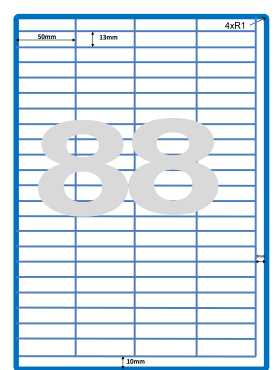

147 x 20mm

104 x 148mm

104 x 19mm

100 x 67mm

80 x 110mm

70 x 42,3mm

70 x 36mm

69,33 x 19,73mm

69,33 x 31mm

60 x 41mm

50 x 220mm

50 x 50mm

50 x 13mm

40 x 15mm

30 x 35mm

38 x 30mm

210 x 298,45mm

IQ PRODUCT

INDUSTRIAL QUALITY

PRINTlabels

49 x 38mm

105 x 250mm

10 x 297mm

80 x 55mm

Split + perf.202mm

214 x 149,225mm

210 x 74,612mm

209,55 x 59,69mm

209,55 x 59,69mm

200 x 70mm

55 x 130mm

63,5 x 38,1mm