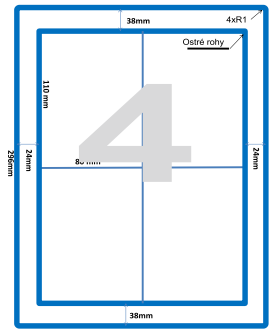

214mm

214mm

105 x 74,6125 mm

208mm x 296mm násek
etikety 3mm od okraja

35 x 51 mm

204,5 x 74 mm

210 x 22mm

160 x 45mm

147 x 20mm

104 x 148mm

104 x 19mm

100 x 67mm

80 x 110mm

70 x 42,3mm

70 x 36mm

69,33 x 19,73mm

210 x 298,45mm

IQ PRODUCT

INDUSTRIAL QUALITY

PRINTlabels

49 x 38mm

105 x 250mm

10 x 297mm

80 x 55mm

Split + perf.202mm

214 x 149,225mm

210 x 74,612mm

209,55 x 59,69mm

209,55 x 59,69mm

200 x 70mm

55 x 130mm

63,5 x 38,1mm