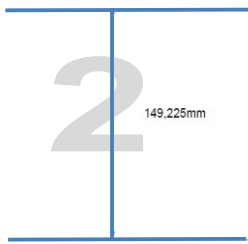

147 x 20mm

104 x 148mm

104 x 19mm

100 x 67mm

80 x 110mm

70 x 42,3mm

70 x 36mm

69,33 x 19,73mm

210 x 298,45mm

IQ PRODUCT

INDUSTRIAL QUALITY

PRINTlabels

49 x 38mm

105 x 250mm

10 x 297mm

80 x 55mm

Split + perf.202mm

214 x 149,225mm

210 x 74,612mm

209,55 x 59,69mm

209,55 x 59,69mm

200 x 70mm

55 x 130mm

63,5 x 38,1mm

192 x 38mm

190 x 88mm

89 x 37mm

65 x 140mm

105 x 74mm 2xA5

40 x 30mm

52,5 x 25,4mm

98 x 98mm