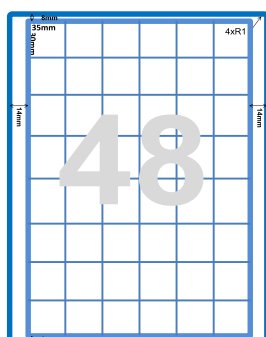

147 x 20mm

104 x 148mm

104 x 19mm

100 x 67mm

80 x 110mm

70 x 42,3mm

70 x 36mm

69,33 x 19,73mm

69,33 x 31mm

60 x 41mm

50 x 220mm

50 x 50mm

50 x 13mm

40 x 15mm

30 x 35mm

38 x 30mm

210 x 298,45mm

IQ PRODUCT

INDUSTRIAL QUALITY

PRINTlabels

49 x 38mm

105 x 250mm

10 x 297mm

80 x 55mm

192 x 38mm

190 x 88mm

89 x 37mm

65 x 140mm

105 x 74mm 2xA5

40 x 30mm

52,5 x 25,4mm

98 x 98mm