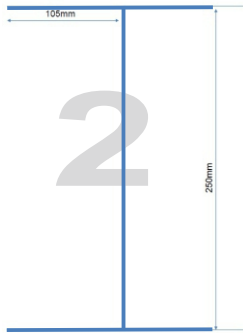

147 x 20mm

104 x 148mm

104 x 19mm

100 x 67mm

80 x 110mm

70 x 42,3mm

70 x 36mm

69,33 x 19,73mm

210 x 298,45mm

IQ PRODUCT

INDUSTRIAL QUALITY

PRINTlabels

49 x 38mm

105 x 250mm

10 x 297mm

80 x 55mm

Split + perf.202mm

214 x 149,225mm

210 x 74,612mm

209,55 x 59,69mm

209,55 x 59,69mm

200 x 70mm

55 x 130mm

63,5 x 38,1mm

192 x 38mm

190 x 88mm

89 x 37mm

65 x 140mm

105 x 74mm 2xA5

40 x 30mm

52,5 x 25,4mm

98 x 98mm